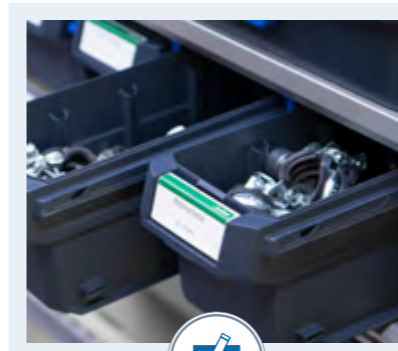

### Shelf labelling *mySortimo* labels

Time-consuming searching in your vehicle or at the workplace appears unprofessional and costs time – time that you could be using more profitably. Increase your productivity through the use of labelled shelves, BOXEs and drawers: Open up the SR5 planning in the configurator and immediately create your labels online. We'll deliver a fully labelled and fitted-out vehicle or send the printed clips at a later date.